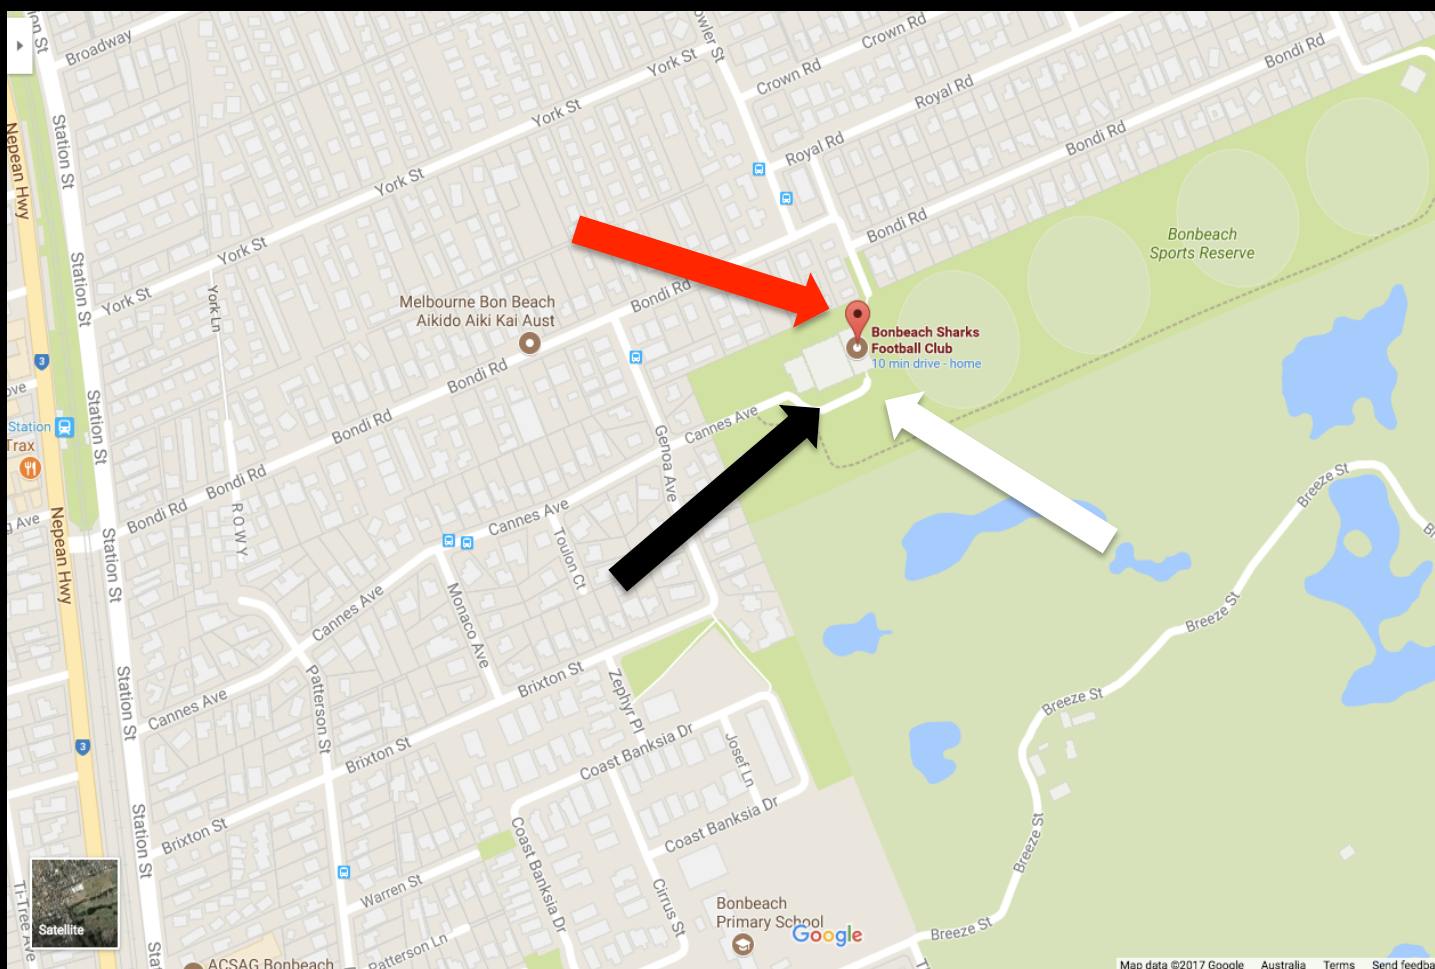

LOCATION

The Bonbeach Football & Netball Club is located at the end of Cannes Avenue, Bonbeach.

SOCIAL MEDIA

1251 likes

494 followers

953 followers

518 members

SPONSORS